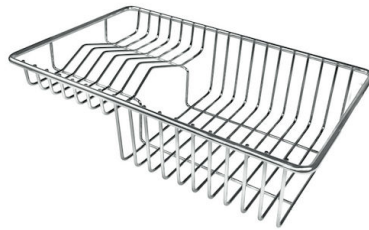

---

**Small radius** Bowls with squared shapes with a modern design and an increased capacity, for a minimal aesthetics connected with an extreme practicality.

---

## OPTIONAL ACCESSORIES

**Glass chopping board**  
8631 300

**HPDE Chopping board**  
8657 001

**HPDE Twin chopping board**  
8644 101

**Stainless steel basket**  
8611 000

**Stainless steel plate rack**  
8100 303  
\* only in combination with the accessory  
8644 101

**White bowl**  
8153 100

**Graters kit with ring-holder and  
food collection tray**  
8159 101  
\* only in combination with the accessory  
8644 101

**Stainless steel perforated tray**  
8151 000  
\* only in combination with the accessory  
8644 101